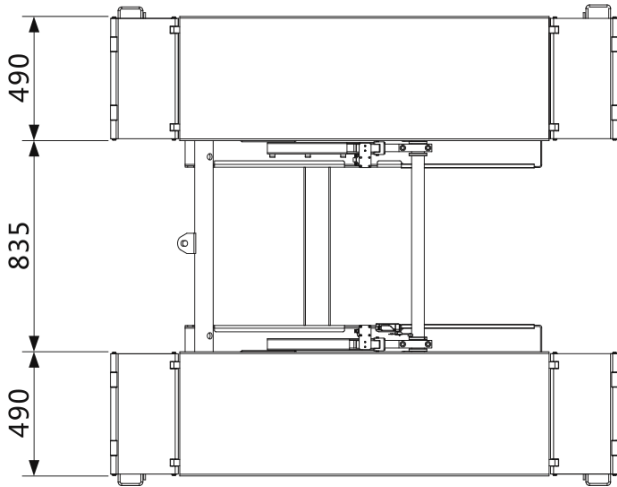

## Mid Rise Lift 3.50 Ton

### Technical Specification >>> **TECHNO 5235**

Lifting Capacity	3500 kg
Max. Lifting Height	1000 mm
Min. Height	115 mm
Length Platform	1460 - 2010 mm
Lifting Time	40s
Power Supply	380V
Motor power	2.2KW/2.6KW
Weight	750 kg