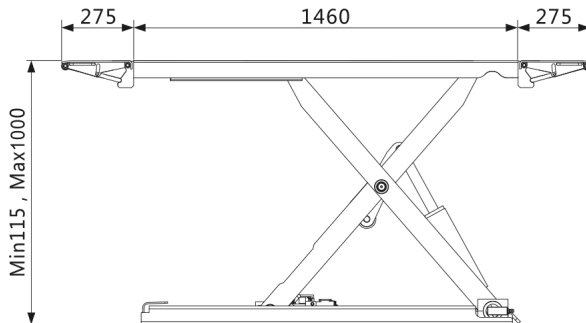

## Mid Rise Lift 3.50 Ton

### Technical Specification >>> **TECHNO 5235**

Lifting Capacity	3500 kg
Max. Lifting Height	1000 mm
Min. Height	115 mm
Length Platform	1460 - 2010 mm
Lifting Time	40s
Power Supply	380V
Motor power	2.2KW/2.6KW
Weight	750 kg