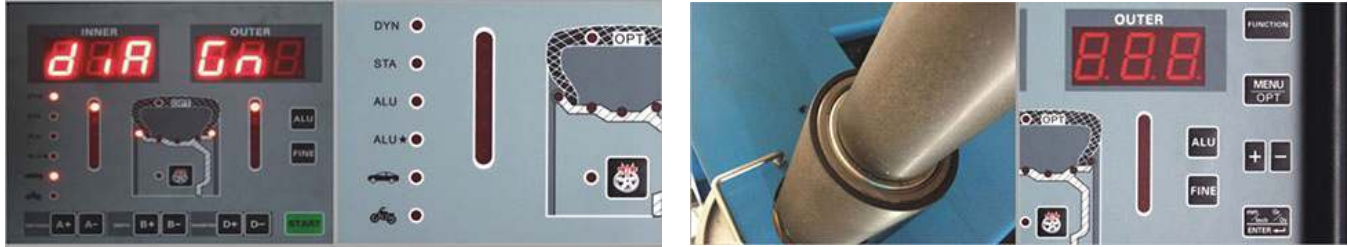

TECHNO 278

Wheel Balancer Digital For Truck/ Car

Standard Accessories

180 kg

100 rpm

1200 mm

+ 1g (car)
/10g (truck)

1,5" - 20"

<20 Sec

10" - 32"

110V - 220V/
1 Ph

8 - 10 bar

320 kg