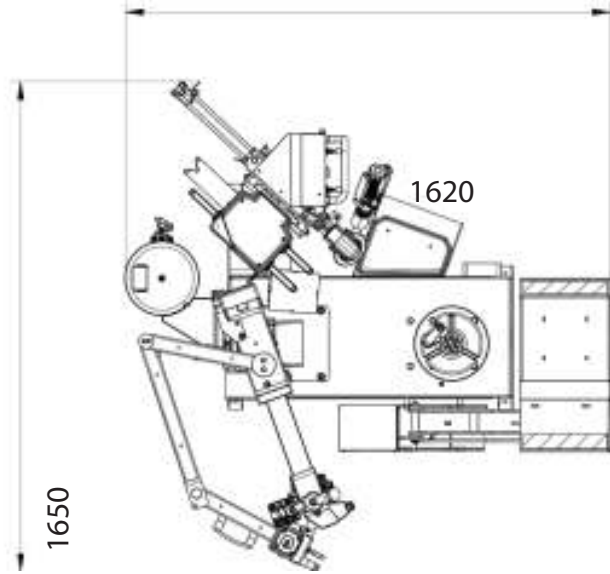

S2000 Professional Twist Tire Changer

 **1143 mm**
Max. Wheel Diameter

 **8 - 10 Bar**
Operating Pressure

12" - 30"
Clamping Capacity

 **381 mm**
Wheel Width

230v -1Ph 50/60 Hz
(inverter board)
Elektrik Motor