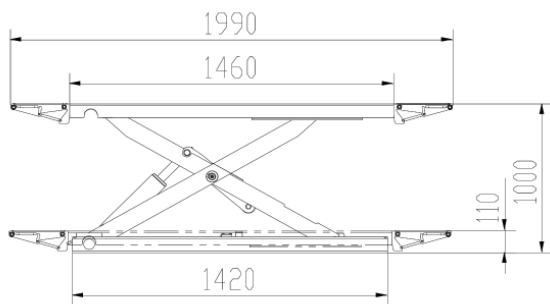

Platform Color Type

 5010 Blue (Original)

 3020 Red (special custom)

Hofmann Megaplan GmbH

Hauptstrasse 67 A-5302 Henndorf Austria

VML 1130 L

MID RISE LIFT 3.0 Ton

Technical Specification >>>

VML 1130L

Lifting Capacity	3000 kg
Max. Lifting Height	1000 mm
Min. Height	110 mm
Length Platform	1460 - 1990 mm
Lifting Time	44s
Power Supply	230V/400V
Motor power	1.5kw
Weigh	620 kg

FEATURE

- Homologated and certified according to European Directive En 1493:2010
- Robust construction and super- balanced lift with mechanical synchronnization
- Low- profile, portable design
- Mechanical safety lock with automatic engangement and release
- Pressure overload valve is equipped in power unit
- 24V safety control
- Alarming during final lowering phase
- Manual emergency lowering