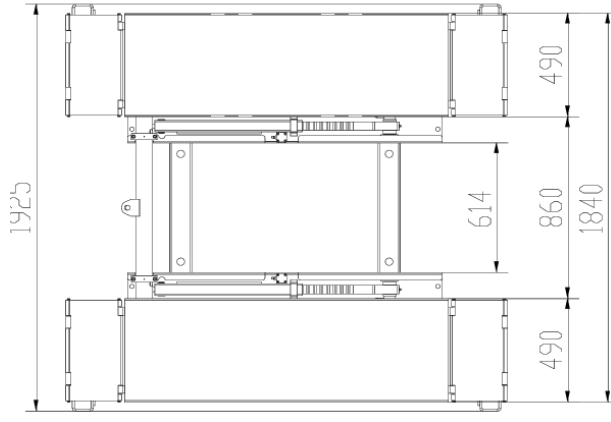

Platform Color Type

 5010 Blue (Original)

 3020 Red (special custom)

Hofmann Megaplan GmbH

Hauptstrasse 67 A-5302 Henndorf Austria

VML 1130 L

MID RISE LIFT 3.0 Ton

Technical Specification >>>

VML 1130L

Lifting Capacity	3000 kg
Max. Lifting Height	1000 mm
Min. Height	110 mm
Length Platform	1460 - 1990 mm
Lifting Time	44s
Power Supply	230V/400V
Motor power	1.5kw
Weigh	620 kg

FEATURE

- Homologated and certified according to European Directive En 1493:2010
- Robust construction and super- balanced lift with mechanical synchronnization
- Low- profile, portable design
- Mechanical safety lock with automatic engangement and release
- Pressure overload valve is equipped in power unit
- 24V safety control
- Alarming during final lowering phase
- Manual emergency lowering