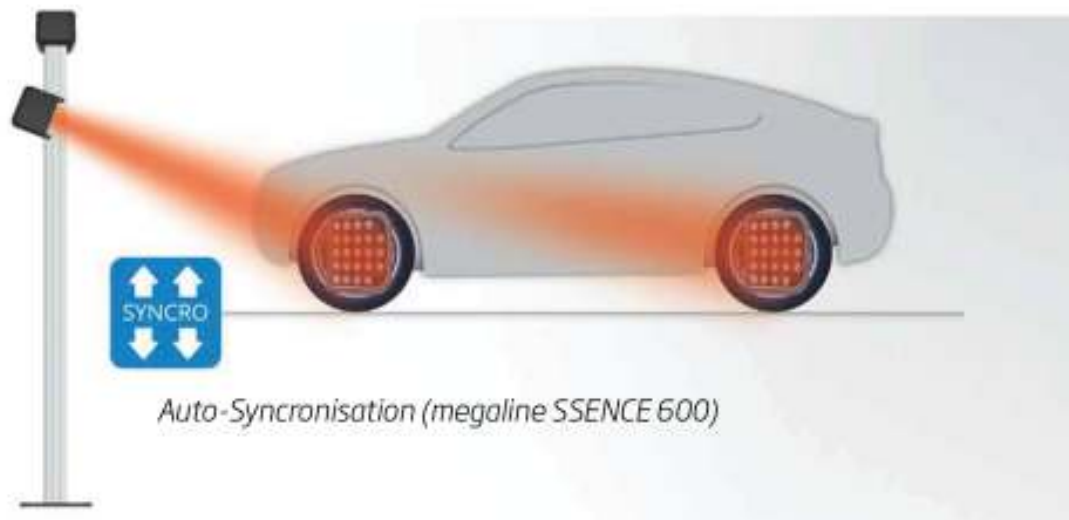

## 3D WHEEL ALIGNMENT "FULL AUTO"

HD CAMERA 6.1 MP CAMERA CHIP

New Innovative  
Only in  
SSENCE 400/600HD  
Camera Chip  
can be replaced &  
very CHEAP

Technical Specification >>>

**SSENCE 600**

S600 fully automatic	Camera height adjustment
12 - 25 Zoll/inch	Rim Diameter
230V/50 Hz/ 1PH/ 500 W	Power supply