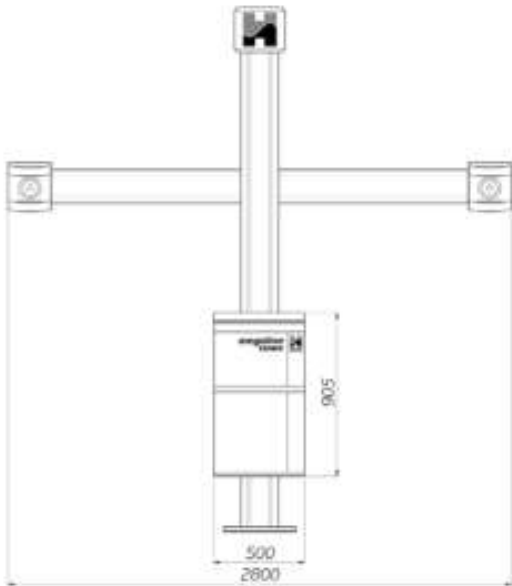

## 3D WHEEL ALIGNMENT "SEMI AUTO"

Simple & very easy to use software

Technical Specification >>>

**SSENCE 400**

S400 semi - automatic

Camera height adjustment

12 - 25 Zoll/inch

Rim Diameter