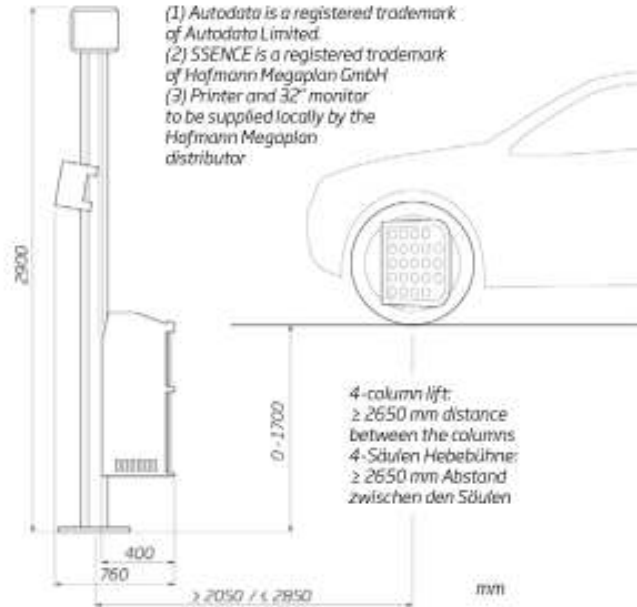

## 3D WHEEL ALIGNMENT "SEMI AUTO"

Simple & very easy to use software

Technical Specification >>>

**SSENCE 400**

S400 semi - automatic

Camera height adjustment

12 - 25 Zoll/inch

Rim Diameter