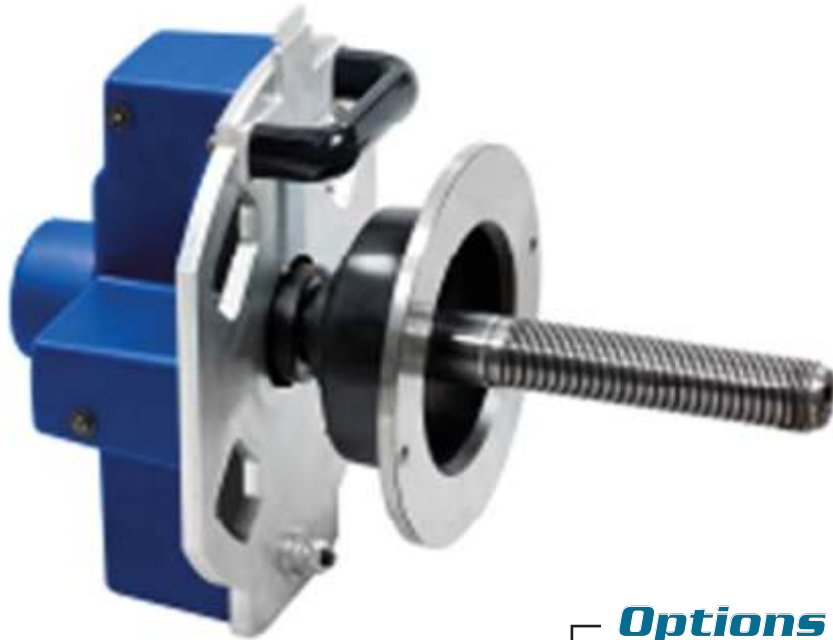

Mobile Service Truck & Bus Wheel Balancer

Hofmann Megaplan GmbH

Hauptstrasse 67 A-5302 Henndorf Austria

MEGASPINPAGURO

250 kg

100 rpm

1300 mm

+ 1g (car)
/10g (truck)

1,5" - 20"

<20 Sec

Options

Trolley Kit

10" - 30"

230V/ 50/60Hz/
1 Ph

8 - 12 bar

280 kg

Portable
Display

Storage stand