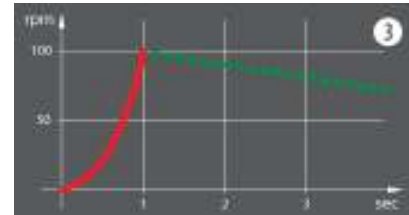

ALU M PROGRAMS

ECO DRIVE

75 kg

1200 mm

1,5" - 20"

10" - 30"

100 KMH

± 0.5 g (car)

115-230V/
50/ 1 Ph

123