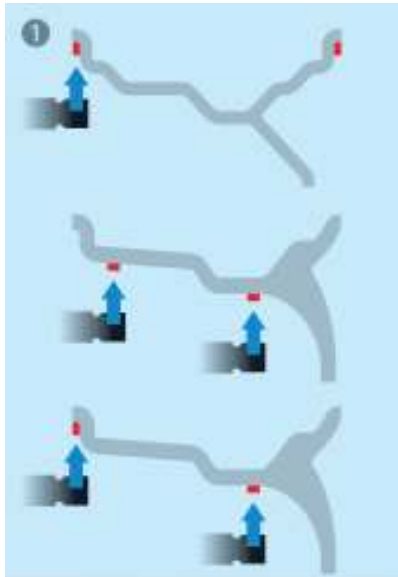

Hofmann Megaplan GmbH

Hauptstrasse 67 A-5302 Henndorf Austria

MEGASPIN 200-3

DIGITAL DISPLAY "MANUAL" WHEEL BALANCER

EASY AUTO SELECT

MINISTAT (PATENT)

ALU M PROGRAMS

ECO DRIVE

75 kg

1200 mm

1,5" - 20"

10" - 30"

100 KMH

± 0.5 g (car)

115-230V/
50/ 1 Ph

123